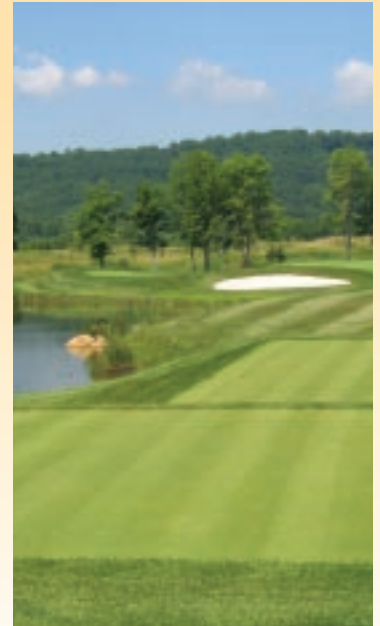

# BLACK OAK GOLF CLUB

Long Valley, NJ

An intimate golf experience...

*...in the heart of the country*

## *The course...*

*A magnificent 7,100 yard, par 72 golf course that sits on 300+ spectacular acres of rolling hills nestled between Chester and Long Valley.*

### **Course Overview**

For the low handicapper, the course will stretch to **almost 7,100 yards**, with broad fairways winding through trees and along the ridgeline. Lakes and streams throughout the property are utilized to create both shot value and beauty. The varied green settings will test your putting ability. **Round to round, this course will play differently; determined by conditions, course set-up and ability level. A limited membership will preserve the relaxed, unharried pace for a great golf experience in a pristine setting.**